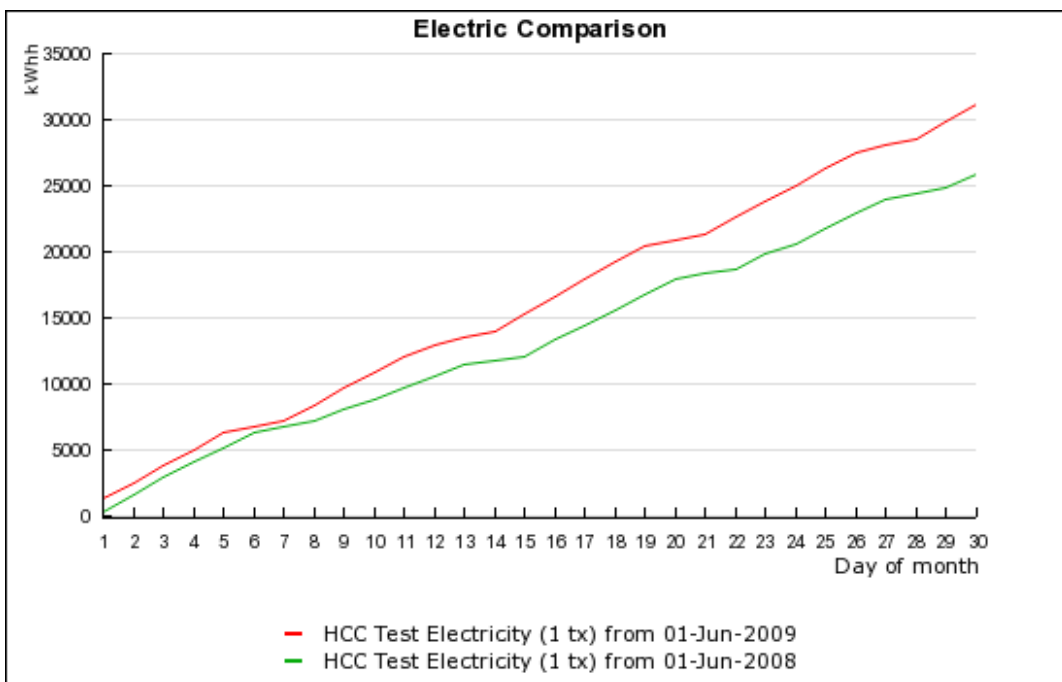

Smart Metering Energy Report

{a graph cannot be drawn because it is missing trace or date settings}