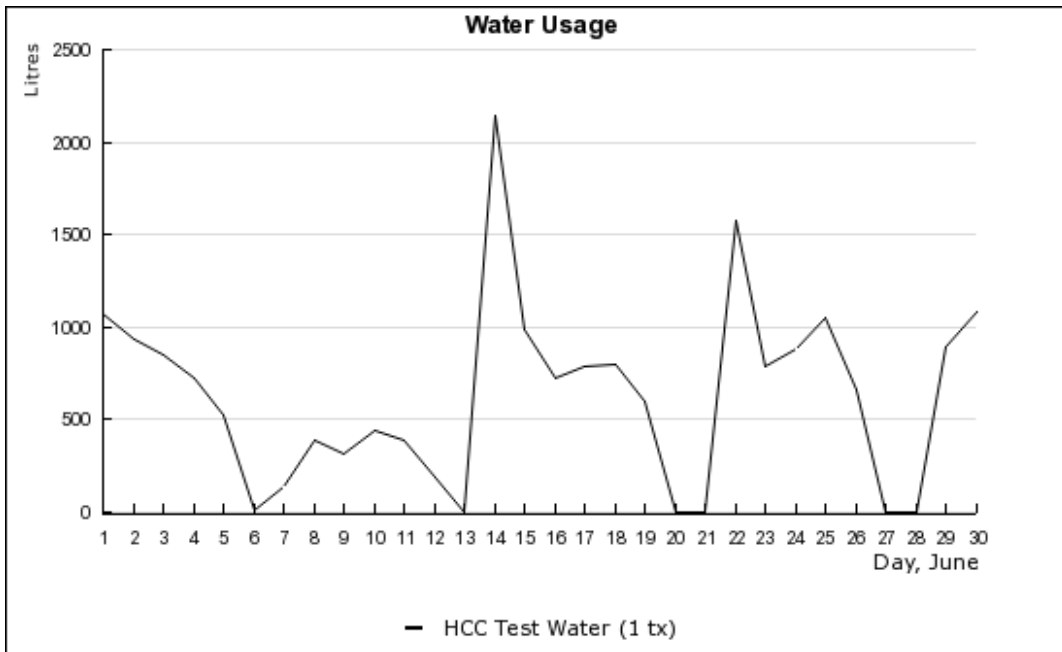

Smart Metering Energy Report

{a graph cannot be drawn because it is missing trace or date settings}