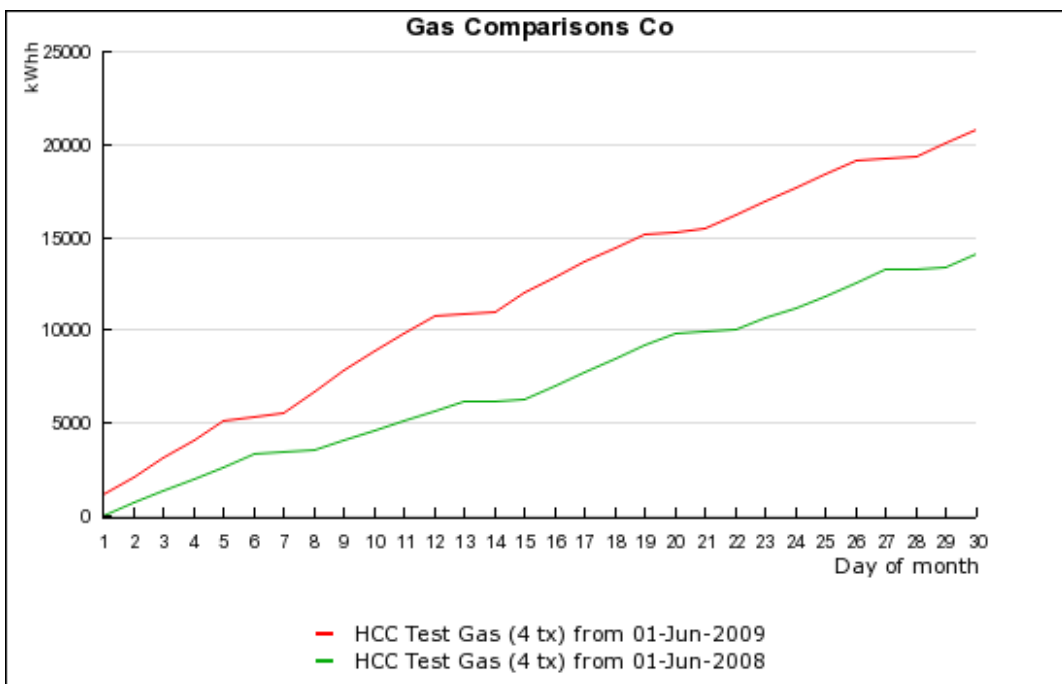

Smart Metering Energy Report

{a graph cannot be drawn because it is missing trace or date settings}