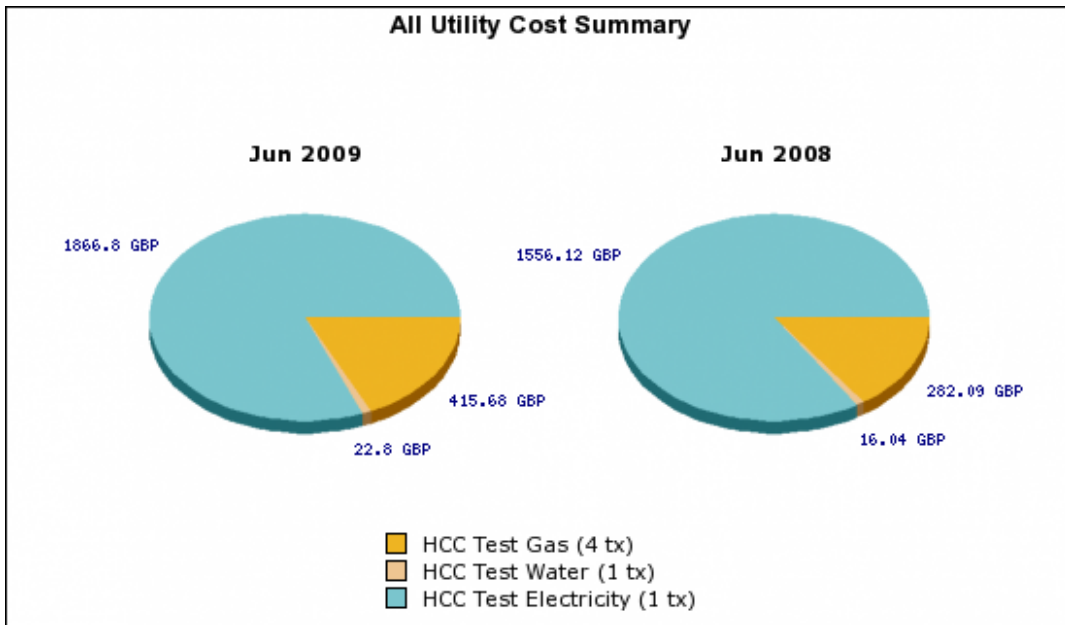

Smart Metering Energy Report

{a graph cannot be drawn because it is missing trace or date settings}