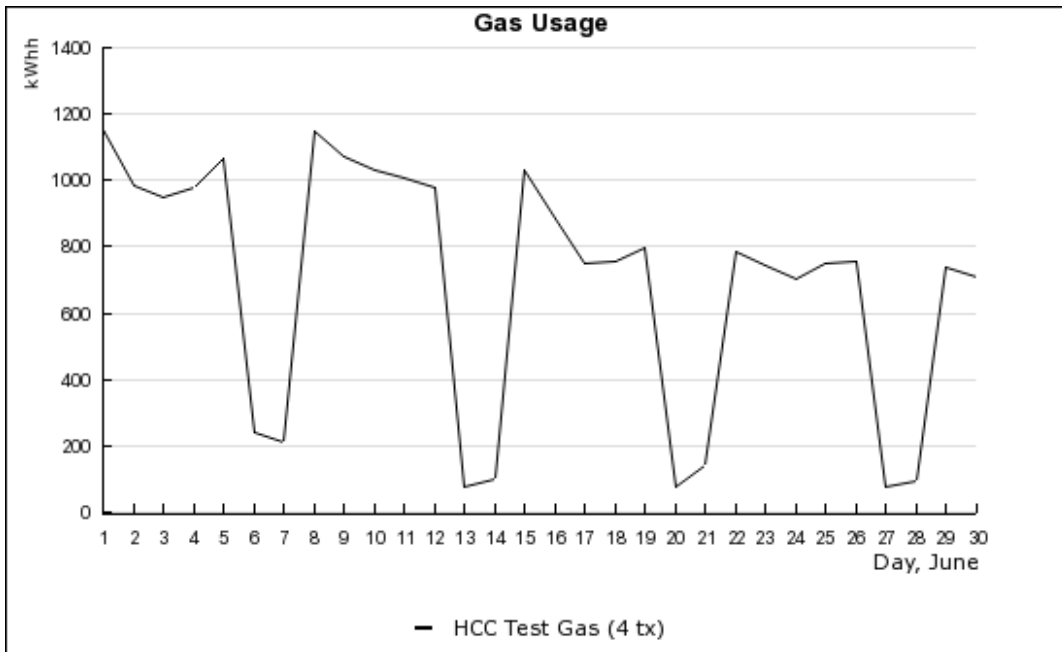

Smart Metering Energy Report

{a graph cannot be drawn because it is missing trace or date settings}