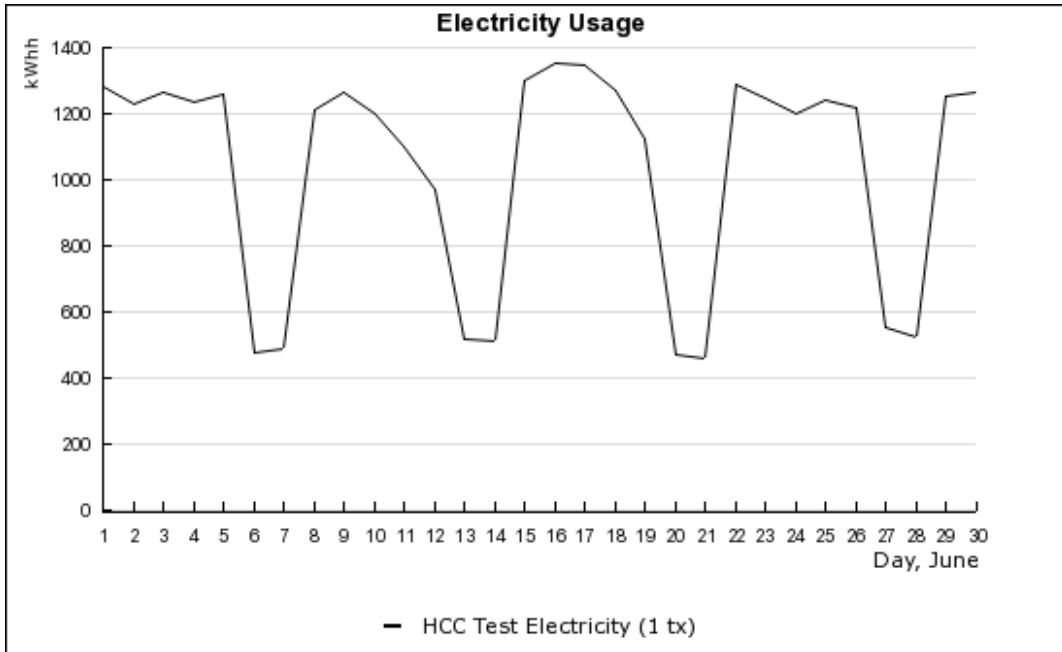

Smart Metering Energy Report

{a graph cannot be drawn because it is missing trace or date settings}