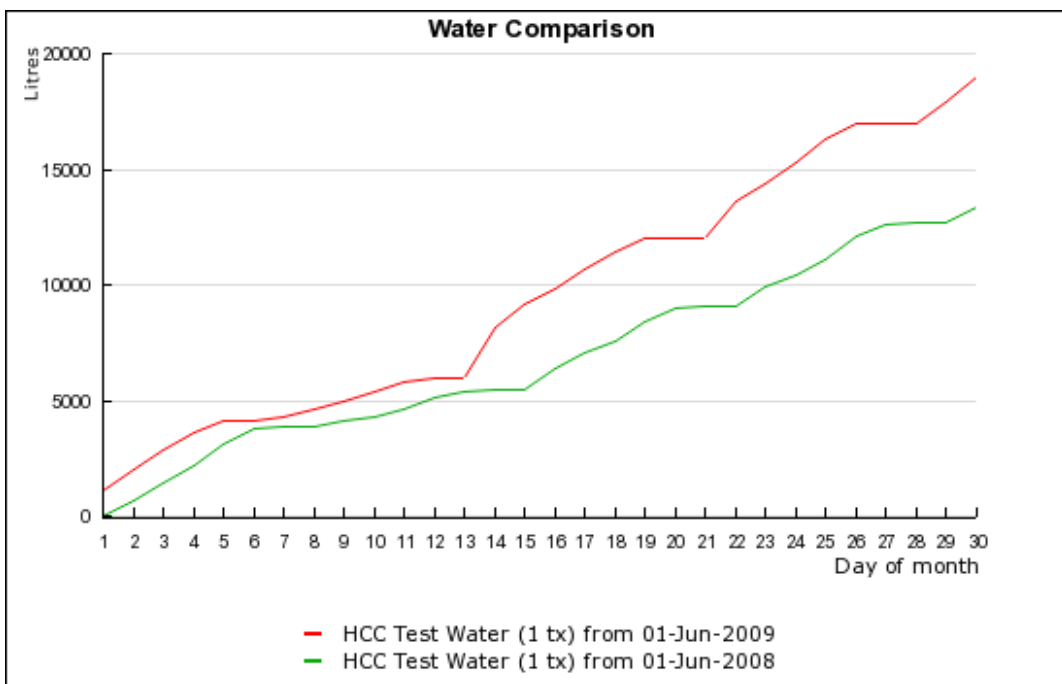

Smart Metering Energy Report

{a graph cannot be drawn because it is missing trace or date settings}